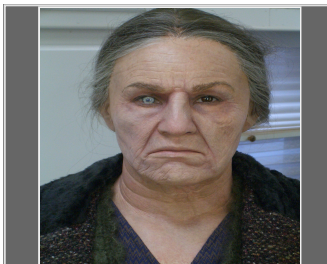

Anna Mercedes Morris

Gender : Female
Height: 5 ft. 3 in.
Weight: 106 pounds
Eyes: Brown
Hair Color: Brown
Hair Length: Long
Waist: 26
Inseam: 29"
Shoe Size: 6 1/2
Physique : Athletic
Coat/Dress Size: Small/
0-2
Ethnicity: Caucasian /
White, Latin/Hispanic,
Native American

Address: Georgia,
E-mail:
Anna@V10Stunts.com
Web Site:
<http://www.v10stunts.com/>

818-980-2123

310-428-0632

Photos