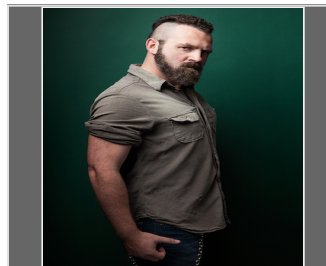

Inseam: 33

Shoe Size:
11

Physique :
Muscluar /
Heavysset

Coat/Dress
Size: 44L

Ethnicity:
Caucasian
/ White

Address: California,
E-mail: bmchoff@yahoo.c
om

Web Site: http://www.imdb.com/name/nm1887263/?ref_=fn_al_nm_1

310-740-0930

Photos

Film Credits	Role	Reference
Lost river	Stunt	Tom Lowell
Inherent vice	Stunt	Myke Schwartz
Scout's guide to the zombie apocalypse	Stunt	Mike Gunther
Fading of the cries	Stunt	Luke Lafontaine
Horse soldiers	Stunt	Freddie Hice
Internet famous	Stunt	Ryan Sturz
The final girls	Fire coordinator	Bill Scharpf
Hoax	Stunt	Jim Milligan
Badsville	Fire coordinator	Jose Vasquez