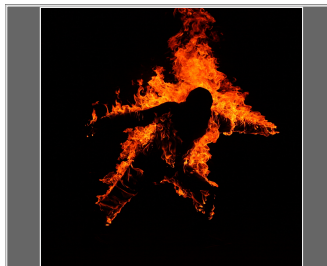

Inseam: 33

Shoe Size:
11

Physique :
Muscluar /
Heavysset

Coat/Dress
Size: 44L

Ethnicity:
Caucasian
/ White

Address: California,
E-mail: bmchoff@yahoo.c
om

Web Site: http://www.imdb.com/name/nm1887263/?ref_=fn_al_nm_1

310-740-0930

Photos

Film Credits	Role	Reference
Lost river	Stunt	Tom Lowell
Inherent vice	Stunt	Myke Schwartz
Scout's guide to the zombie apocalypse	Stunt	Mike Gunther
Fading of the cries	Stunt	Luke Lafontaine
Horse soldiers	Stunt	Freddie Hice
Internet famous	Stunt	Ryan Sturz
The final girls	Fire coordinator	Bill Scharpf
Hoax	Stunt	Jim Milligan
Badsville	Fire coordinator	Jose Vasquez