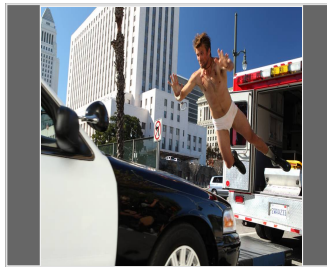

Photos

Film Credits

Role

Reference