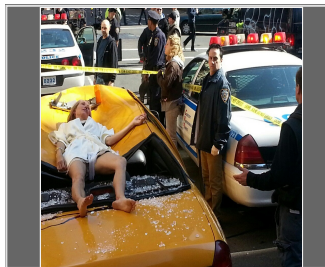

Michelle Sebek

Gender : Female
Height: 5 ft. 6 in.
Weight: 117 pounds
Eyes: Green
Hair Color: Blonde
Hair Length: Shoulder Length
Waist: 26
Inseam: Not set
Shoe Size: 8
Physique : Slim / Athletic
Coat/Dress Size: 4
Ethnicity: Caucasian / White

Address: California,
E-mail:
Michelle@V10Stunts.com
Web Site:
<http://v10stunts.com>

(949) 922-9792

Photos

Film Credits	Role	Reference
The Ward	Amber Heard	Jeff Imada / John Casino
The Green Hornet	Reporter	Andy Armstrong / Scott Armstrong
Waiting for Forever	Will's Mother	Frank Bare
Zombieland	Business Zombie	George Aguilar
Halloween 2	Stunt DOuble: Scout Taylor-Compton	Rawn Hutchinson
Bedtime Stories	Teresa Palmer	Paul Eliopoulos
Get Smart	Utility Stunts	Allen Robinson
Halloween	Stunt Double: Scout Taylor-Compton / Dee Wallace Stone	Rawn Hutchinson
Deja Vu	Stunt Double: Paula Patton	Chuck Picerni Jr.
Poseidon	Stunt Double: Emmy Rossum	Allen Robinson / Rick Avery
Zathura	Stunt Double: Kristen Stewart	Tom Harper
Must Love Dogs	Stunt Double: Diane Lane	Jack Gill
Anchorman	Stunt Double: Christina Applegate	Rick Avery
Spiderman 2	Utility Stunts	Dan Bradley