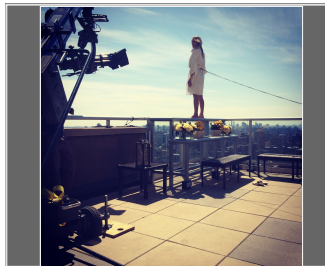

Michelle Sebek

Gender : Female
Height: 5 ft. 6 in.
Weight: 117 pounds
Eyes: Green
Hair Color: Blonde
Hair Length: Shoulder Length
Waist: 26
Inseam: Not set
Shoe Size: 8
Physique : Slim / Athletic
Coat/Dress Size: 4
Ethnicity: Caucasian / White

Address: California,
E-mail:
Michelle@V10Stunts.com
Web Site:
<http://v10stunts.com>

(949) 922-9792

Photos