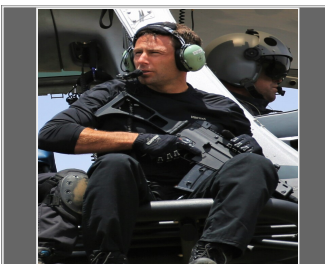

## Mike Serlin

**Gender :** Male  
**Height:** 6 ft. in.  
**Weight:** 175 pounds  
**Eyes:** Hazel  
**Hair Color:** Brown  
**Hair Length:** Regular  
**Waist:** 32"  
**Inseam:** 34"  
**Shoe Size:** 10.5  
**Physique :** Slim / Athletic  
**Coat/Dress Size:** 42 reg  
**Ethnicity:** Caucasian / White

### Photos

Film Credits	Role	Reference
Blue	Stunt double	Scott Workman
Columbus Circle	Precision Driving	Norman Howell
The Silent Thief	Stunt double	Charles Currier
The Action Hero's Guide To Saving Lives	stunts	Tim "Bubba" Sitarz
Nitro Circus 5	Stunts	Greg Godfrey
The Veil	Stunt Rigging	Andy Cheng

## Details

Professional Freeride Jetskier. Backflips, Barrel rolls, nose stabs, etc. Ranked #3 in the world in 2009 Expert level Downhill, Enduro and cross country Mountain Biker.